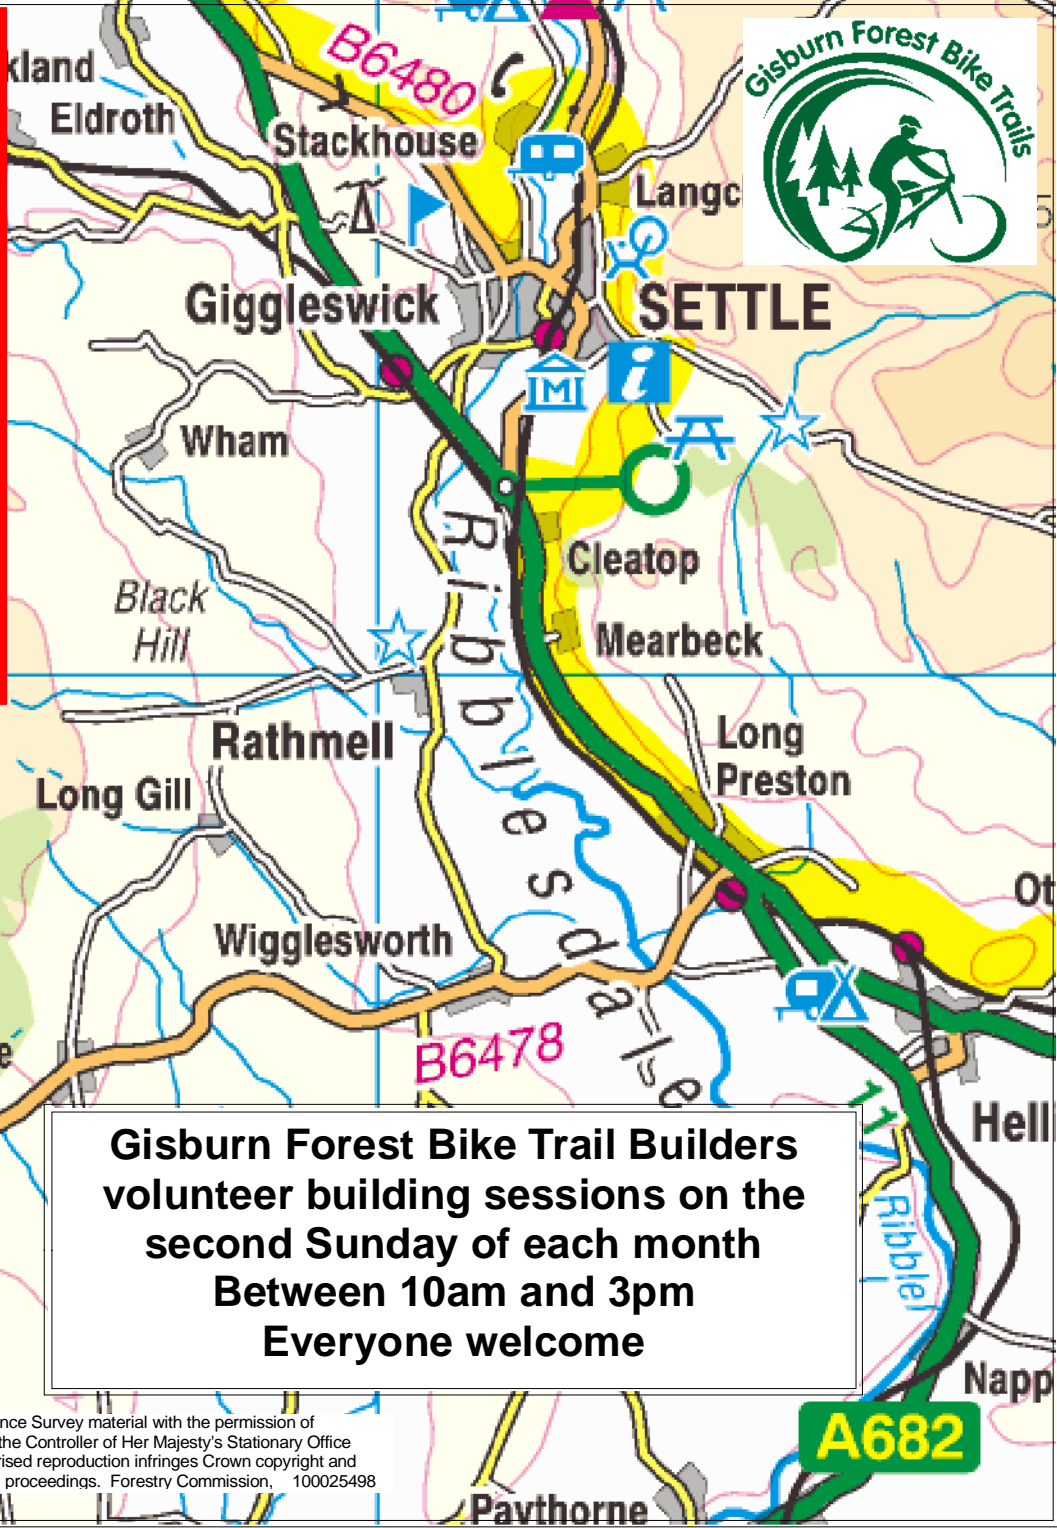

Meet here.  
Access from public road "School Lane".  
15mph on fire roads please

We are building a new section of trail near to Hesbert Hall. This is a stone trail with plenty of timber features. Log rides, boardwalk, ramps. The more trail we build - the more there is to ride!

See inset above

**Gisburn Forest Bike Trail Builders volunteer building sessions on the second Sunday of each month  
Between 10am and 3pm  
Everyone welcome**

This map is based upon Ordnance Survey material with the permission of Ordnance Survey on behalf of the Controller of Her Majesty's Stationary Office © Crown Copyright. Unauthorised reproduction infringes Crown copyright and may lead to prosecution or civil proceedings. Forestry Commission, 100025498

**A682**