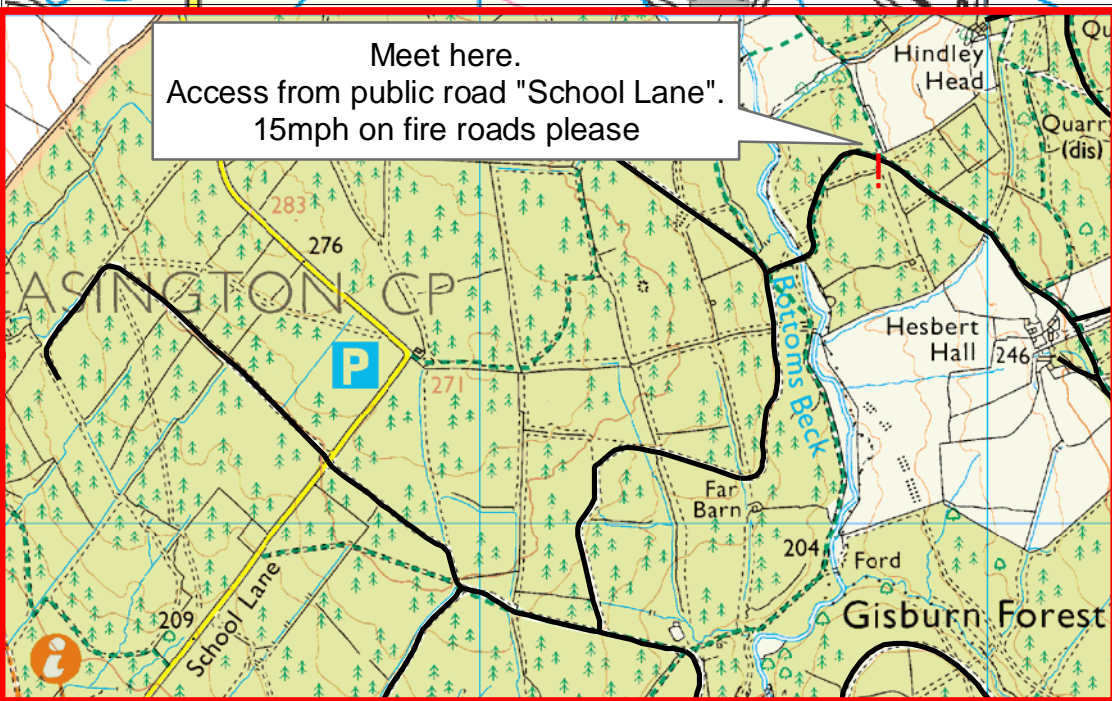

Meet here.  
Access from public road "School Lane".  
15mph on fire roads please

We are building a new section of trail near to Hesbert Hall. This is a stone trail with plenty of timber features. Log rides, boardwalk, ramps. The more trail we build - the more there is to ride!